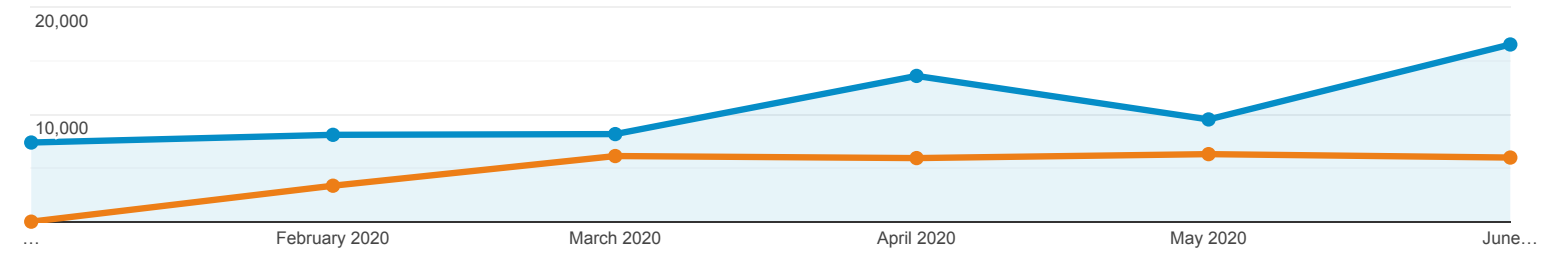

Audience Overview

All Users
 +0.00% Users

Jan 1, 2020 - Jun 30, 2020
 Compare to: Jan 1, 2019 - Jun 30, 2019

Overview

Jan 1, 2020 - Jun 30, 2020: ● Users
Jan 1, 2019 - Jun 30, 2019: ● Users

Users
133.40%
 59,721 vs 25,587

New Users
130.39%
 59,147 vs 25,673

Sessions
130.87%
 85,391 vs 36,986

Number of Sessions per User
-1.08%
 1.43 vs 1.45

Pageviews
270.58%
 327,066 vs 88,259

Pages / Session
60.51%
 3.83 vs 2.39

Avg. Session Duration
8.28%
 00:02:02 vs 00:01:53