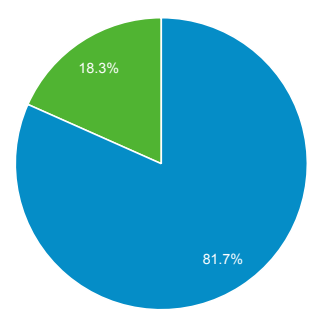

New Users
130.39%
 59,147 vs 25,673

Sessions
130.87%
 85,391 vs 36,986

Number of Sessions per User
-1.08%
 1.43 vs 1.45

Pageviews
270.58%
 327,066 vs 88,259

Pages / Session
60.51%
 3.83 vs 2.39

Avg. Session Duration
8.28%
 00:02:02 vs 00:01:53

Bounce Rate
-84.48%
 7.66% vs 49.40%

■ New Visitor ■ Returning Visitor

Jan 1, 2020 - Jun 30, 2020

Jan 1, 2019 - Jun 30, 2019

Language	Users	% Users
1. en-us		
Jan 1, 2020 - Jun 30, 2020	50,309	83.34%
Jan 1, 2019 - Jun 30, 2019	24,763	96.30%
% Change	103.16%	-13.46%
2. en		
Jan 1, 2020 - Jun 30, 2020	9,178	15.20%
Jan 1, 2019 - Jun 30, 2019	16	0.06%
% Change	57,262.50%	24,335.82%
3. en-gb		
Jan 1, 2020 - Jun 30, 2020	234	0.39%
Jan 1, 2019 - Jun 30, 2019	156	0.61%
% Change	50.00%	-36.10%
4. zh-cn		
Jan 1, 2020 - Jun 30, 2020	83	0.14%