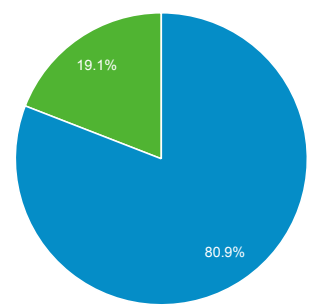

New Users
130.39%
 59,147 vs 25,673

Sessions
130.87%
 85,391 vs 36,986

Number of Sessions per User
-1.08%
 1.43 vs 1.45

Pageviews
270.58%
 327,066 vs 88,259

Pages / Session
60.51%
 3.83 vs 2.39

Avg. Session Duration
8.28%
 00:02:02 vs 00:01:53

Bounce Rate
-84.48%
 7.66% vs 49.40%

■ New Visitor ■ Returning Visitor

Jan 1, 2020 - Jun 30, 2020

Jan 1, 2019 - Jun 30, 2019

Language	Users	% Users
1. en-us		
Jan 1, 2020 - Jun 30, 2020	50,309	83.34%
Jan 1, 2019 - Jun 30, 2019	24,763	96.30%
% Change	103.16%	-13.46%
2. en		
Jan 1, 2020 - Jun 30, 2020	9,178	15.20%
Jan 1, 2019 - Jun 30, 2019	16	0.06%
% Change	57,262.50%	24,335.82%
3. en-gb		
Jan 1, 2020 - Jun 30, 2020	234	0.39%
Jan 1, 2019 - Jun 30, 2019	156	0.61%
% Change	50.00%	-36.10%
4. zh-cn		
Jan 1, 2020 - Jun 30, 2020	83	0.14%